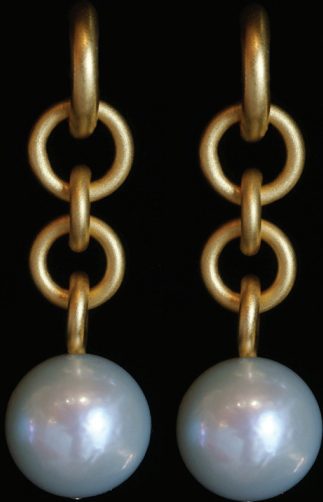

TAROT ALL - PEARLS

10mm \$260

12mm \$390

14MM \$510

LAPIS

\$1,000

CFW Baroque Opals

\$1,500

RUBIES

\$1,500

C Golden South Sea Pearls

\$2,800.00

PEARLS

12mm \$410

13MM \$460

14MM \$540

TURQUOISE

16X14MM \$460

SEMI RD

12-13MM \$650

TURQUOISE

12-13MM \$650

Casscade - all

20mm \$620