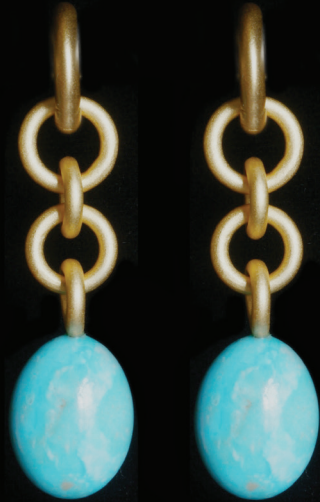

RUBIES

\$1,500

C Golden South Sea Pearls

\$2,800.00

PEARLS

12mm \$410

13MM \$460

14MM \$540

TURQUOISE

16X14MM \$460

SEMI RD

12-13MM \$650

TURQUOISE

12-13MM \$650

Casscade - all

20mm \$620