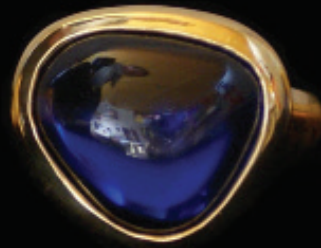

**Blue Sapphire
Index 26.54cts**

22kt \$13,000

**Blue Sapphire
Middle 31.17cts**

22kt \$13,500

**Blue Sapphire
Ring 27.98cts**

22kt \$12,500

**Blue Sapphire
Pinky 18.03cts**

22kt \$9,400

**Blue Sapphire
Thumb 11.94cts**

22kt \$10,000

**Diamond Coated CZ
14x10
Pinky 8.74cts**

22kt \$7,000

**Diamond Coated CZ
Ring**

**Diamond Coated CZ
17x13mm
Middle 18.29cts**

22kt \$10,400

**Padparacha
Sapphire 10.33cts**

22kt

\$6,100

Golden Opal 19.70cts

22kt \$17,500

**Blue Sapphire
15mm Cushion
18.55cts**

22kt \$10,500